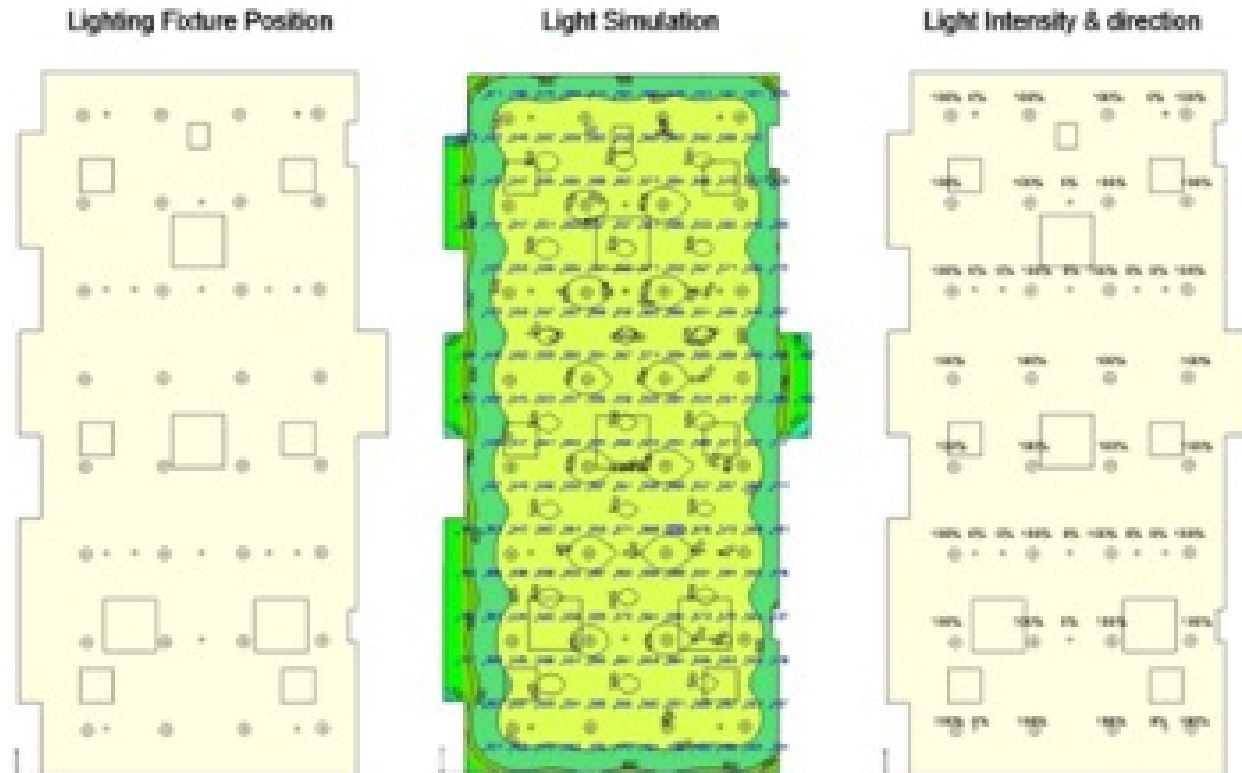

Tung Wah Group of Hospitals

TWGHs Jockey Club
Lei Tung Integrated Services Centre

Tung Wah Group Summary of project

Site Layout and lighting point requirement

Total 48
nos. of
Down Lights

Control Strategies:
Scene Controls with Theatre Lighting Simulation