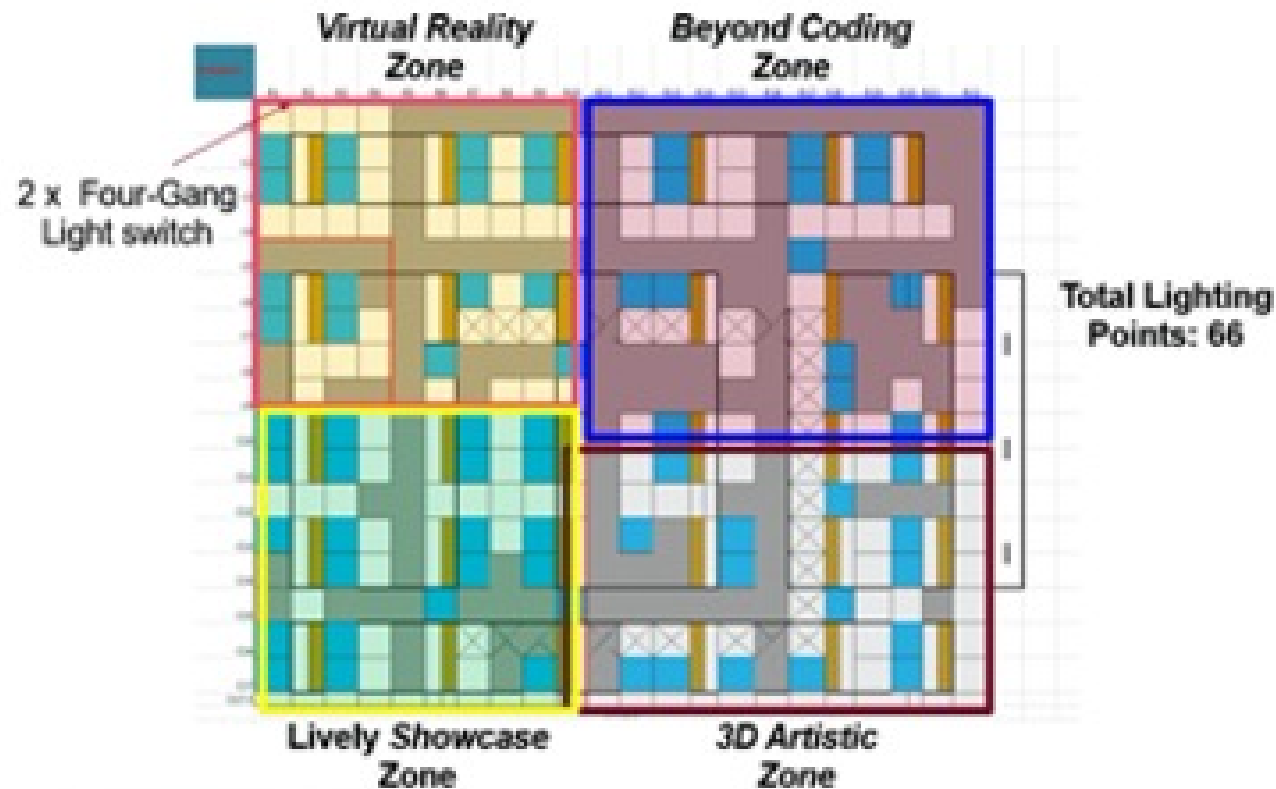

Microsoft Innovative Schools Project (Fung Kai Innovative School)

STEAM InnoArena Room
& Activities Room

Fung Kai Innovative School

Summary of project

Site Layout and lighting point requirement

Control Strategies:
Adjustable color temperature based on activity
Dimmable flicker-less light for eye-comfort